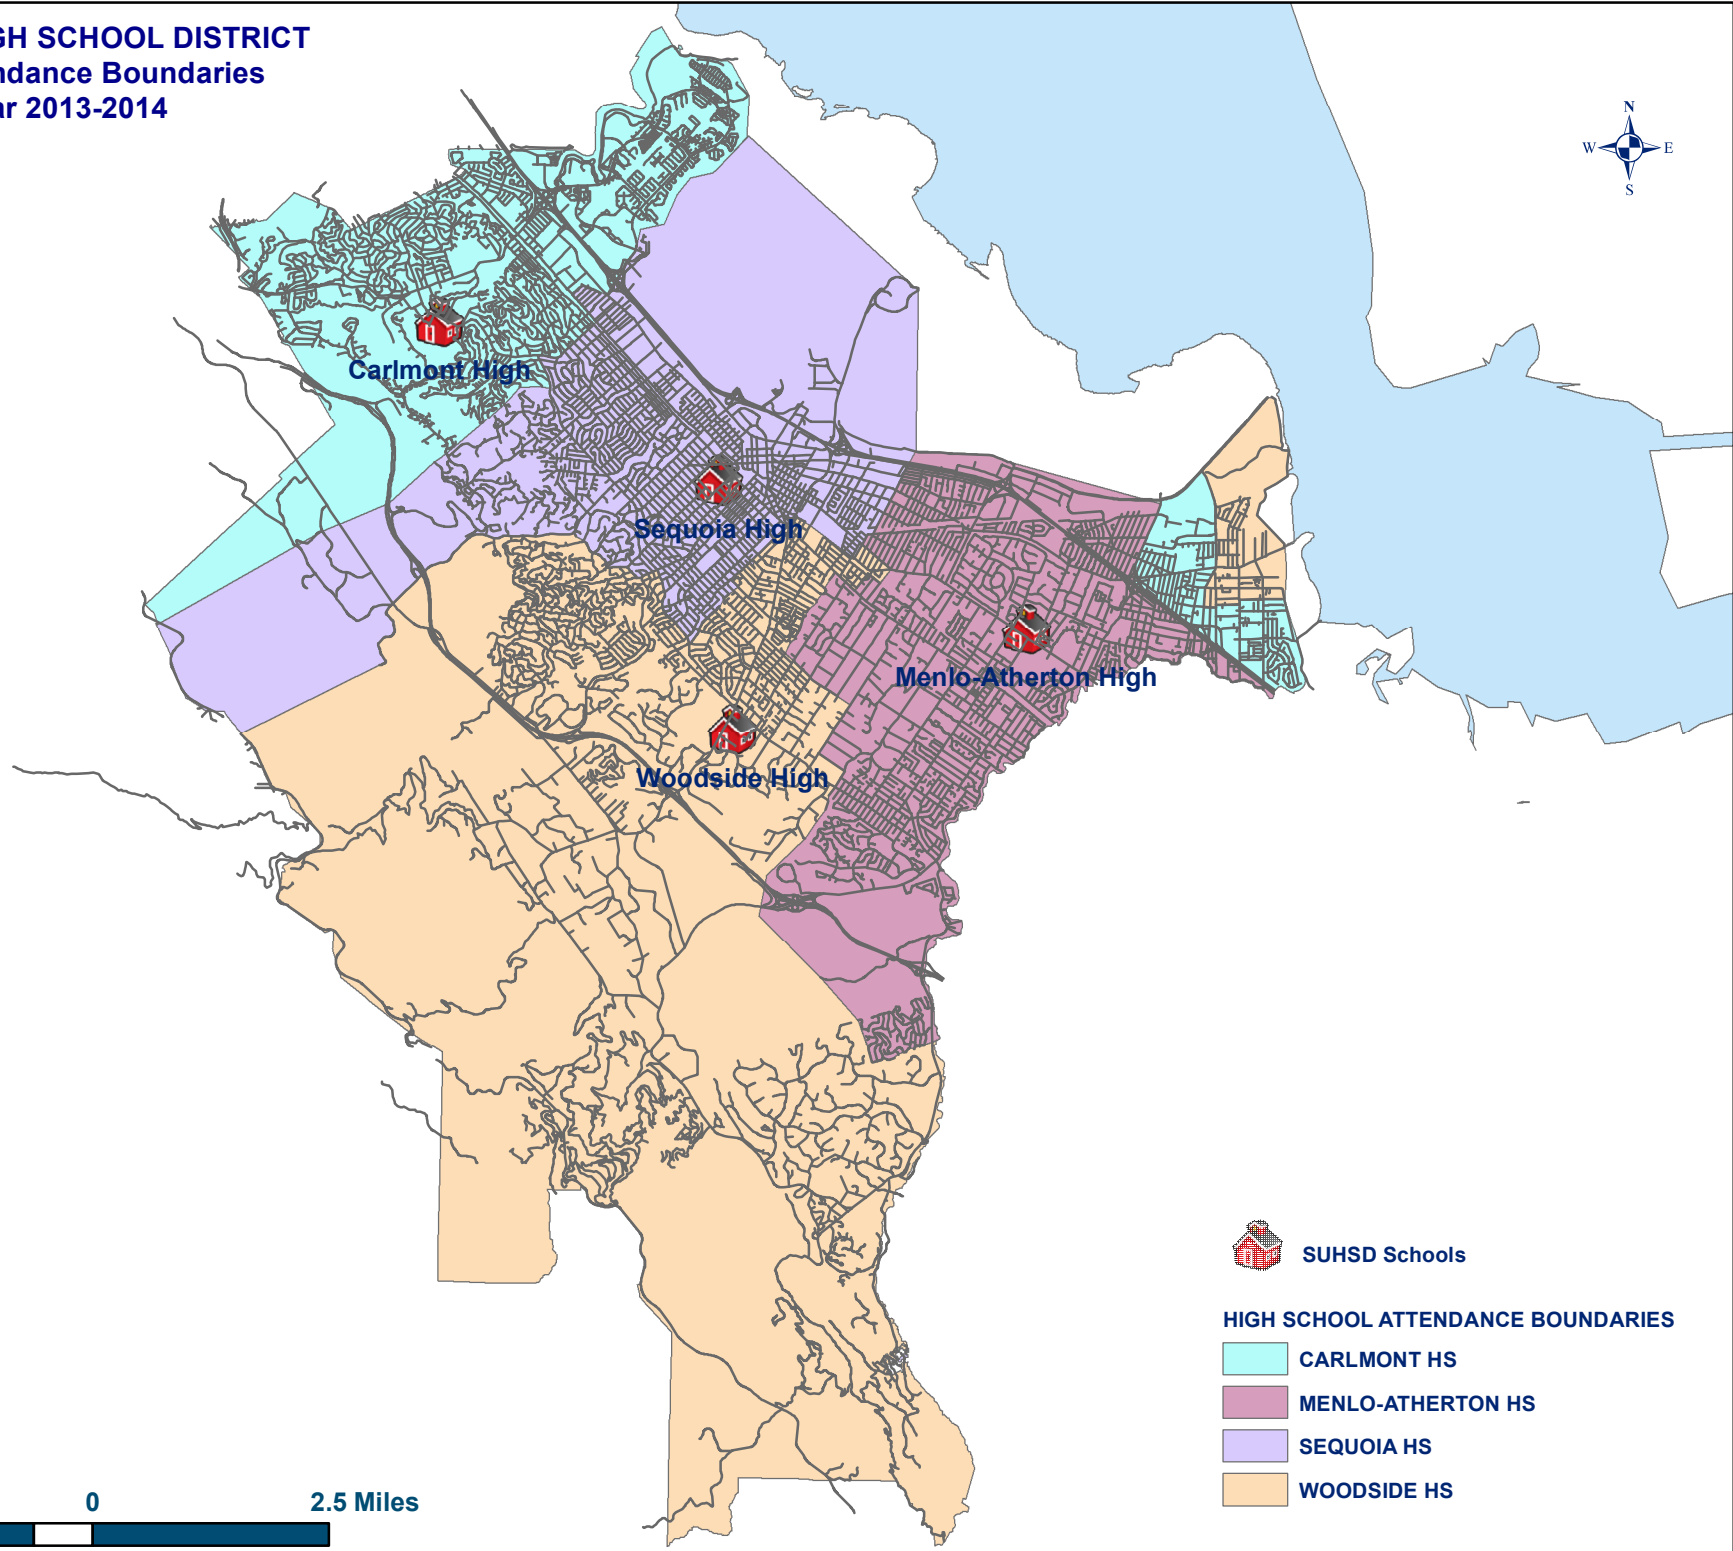

**SEQUOIA UNION HIGH SCHOOL DISTRICT**  
**High School Attendance Boundaries**  
**School Year 2013-2014**

**SUHSD Schools**

**HIGH SCHOOL ATTENDANCE BOUNDARIES**

-  **CARLMONT HS**
-  **MENLO-ATHERTON HS**
-  **SEQUOIA HS**
-  **WOODSIDE HS**