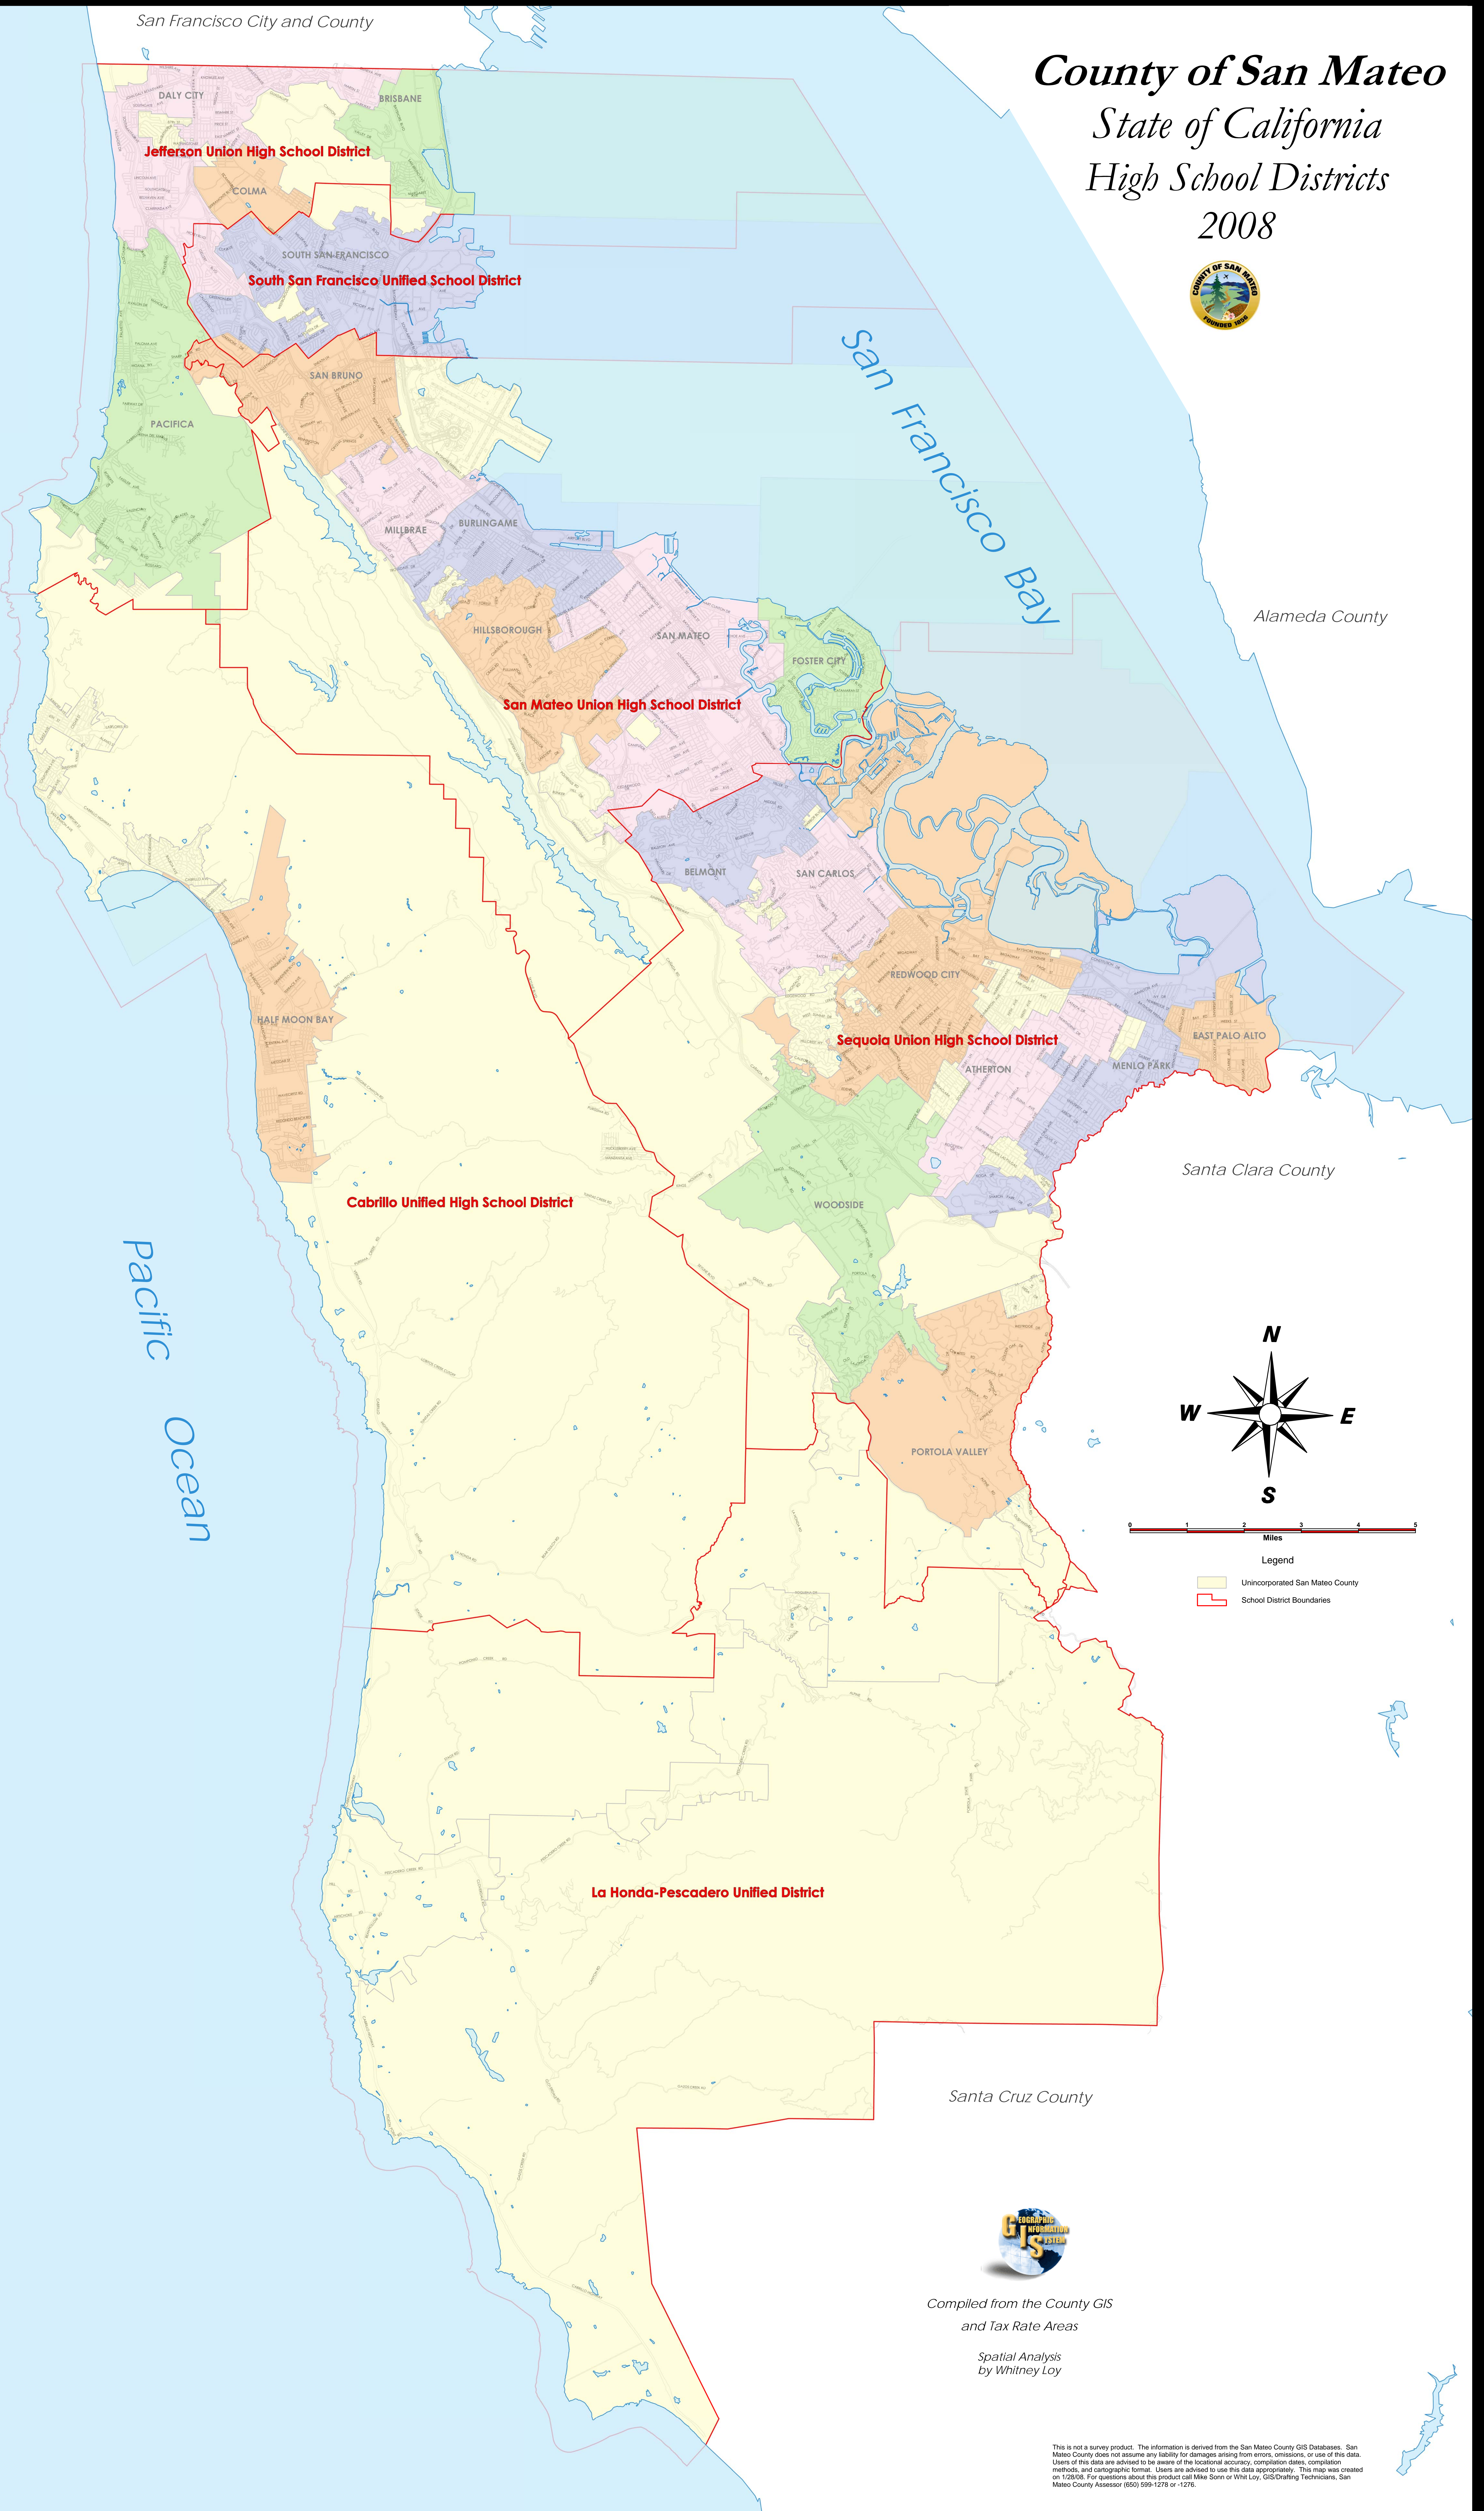

San Francisco City and County

County of San Mateo State of California High School Districts 2008

Legend
Unincorporated San Mateo County
School District Boundaries

Compiled from the County GIS
and Tax Rate Areas
Spatial Analysis
by Whitney Loy