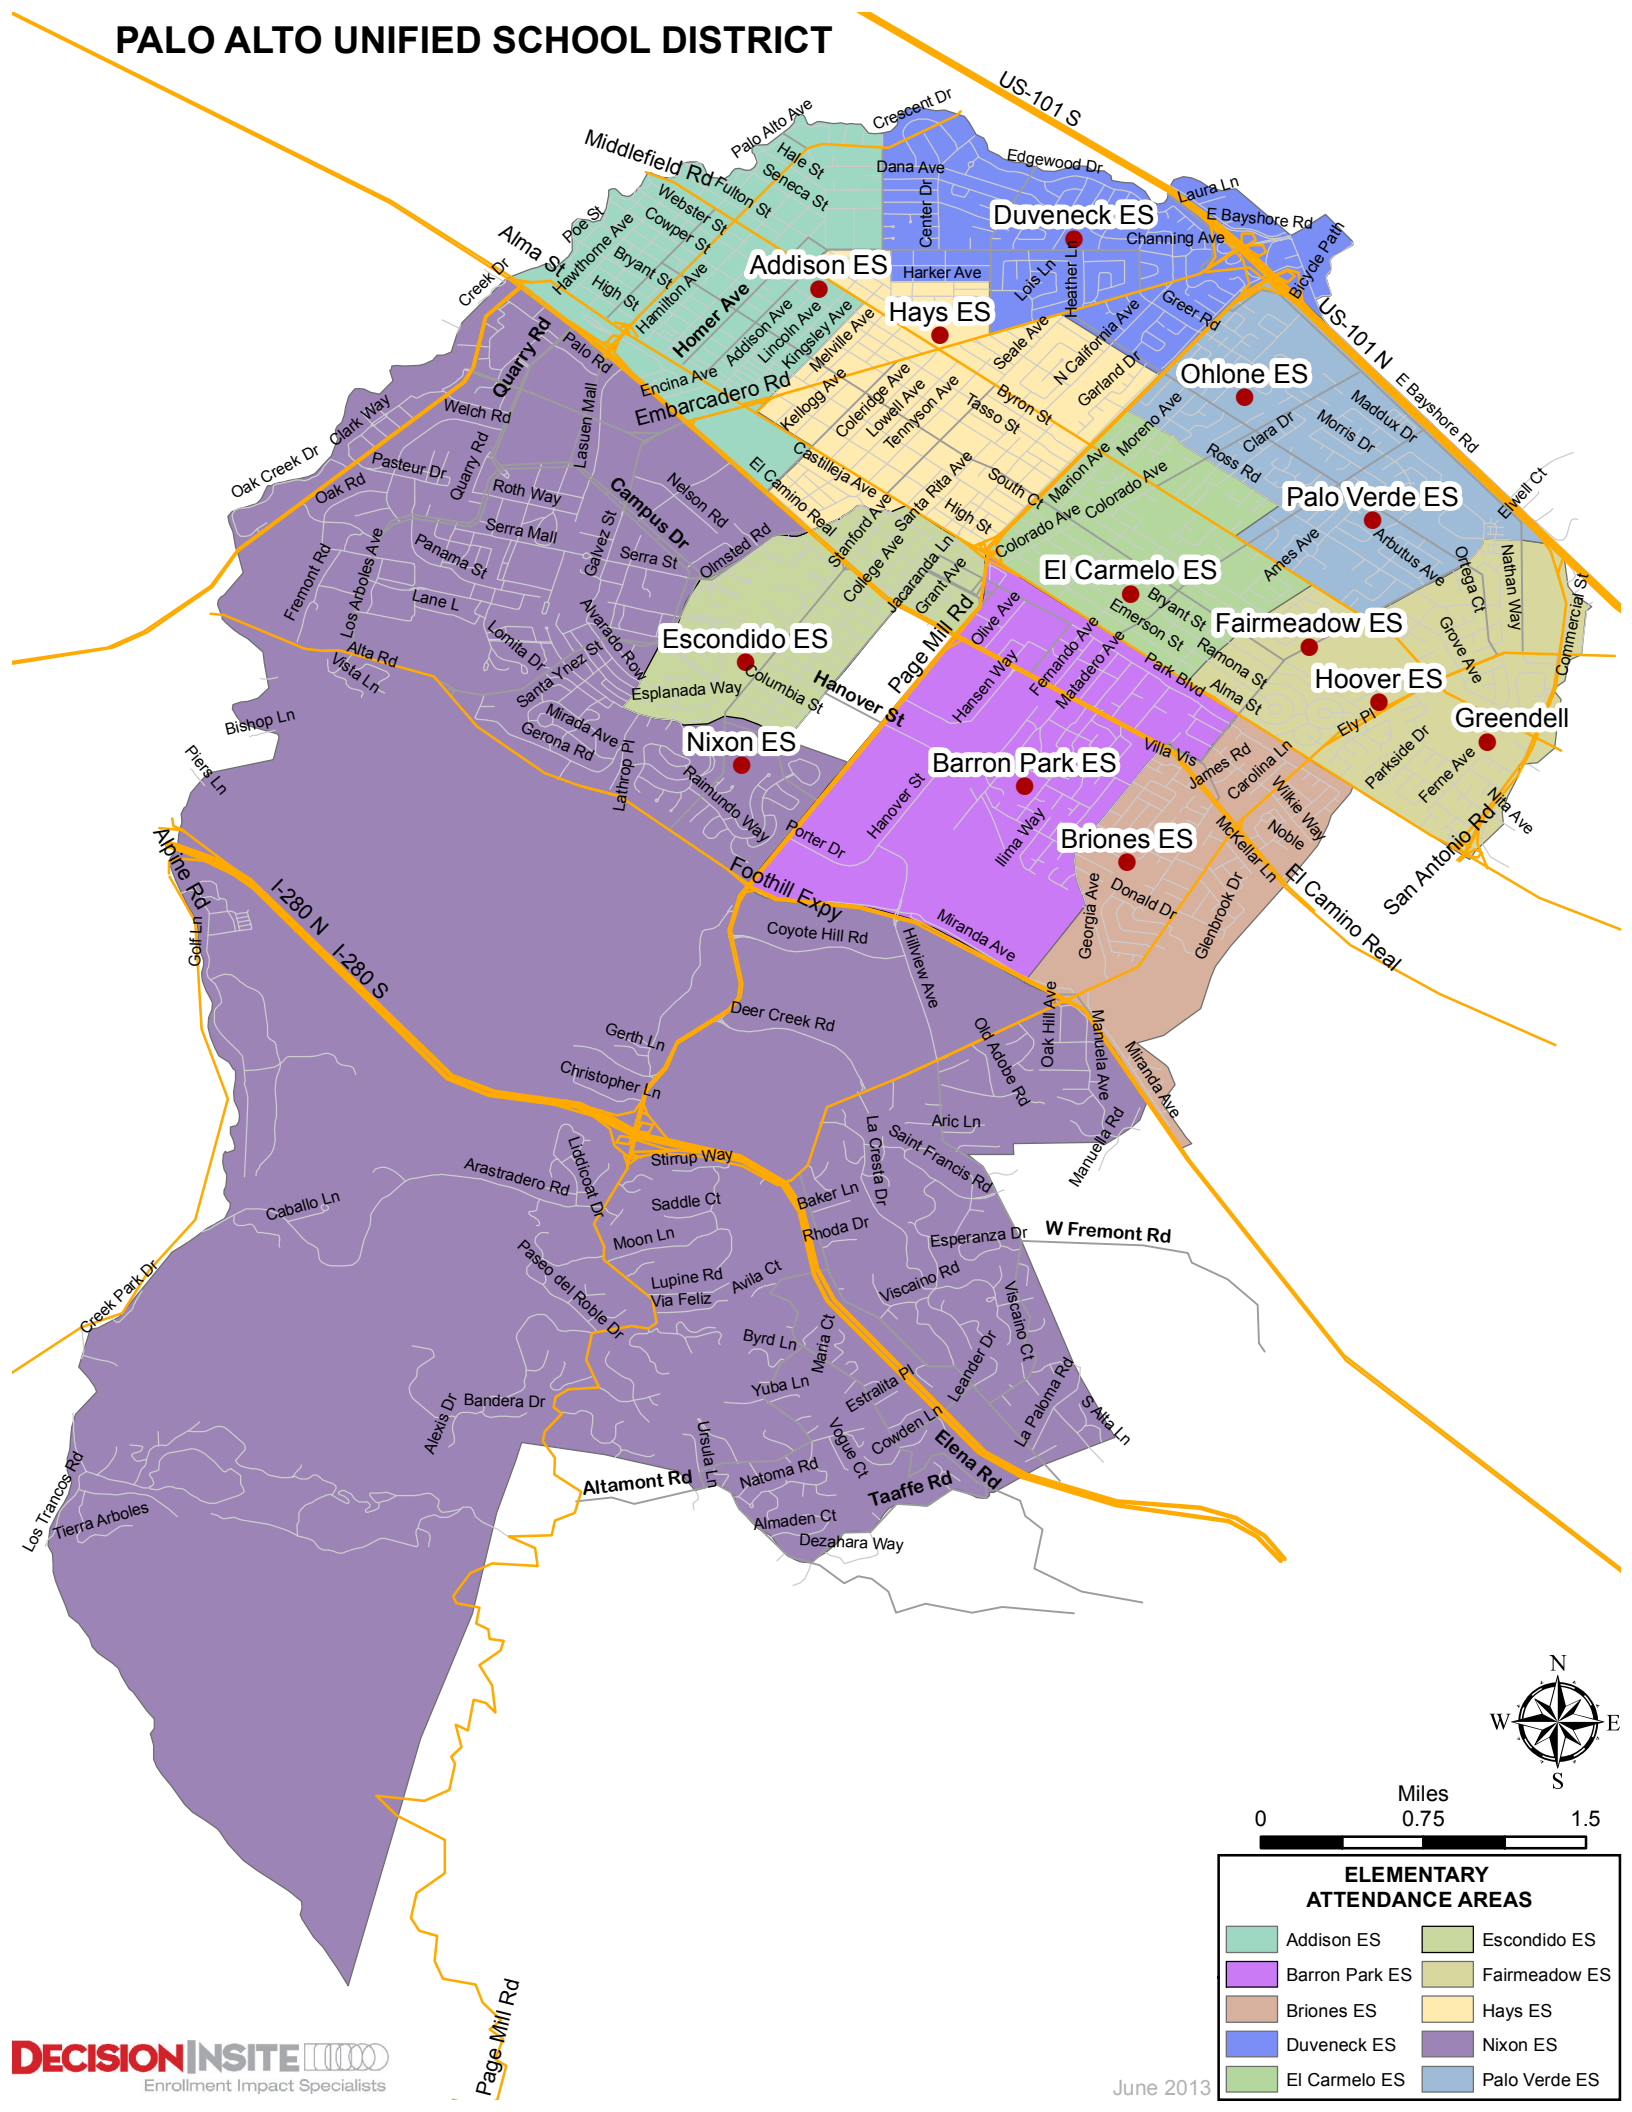

PALO ALTO UNIFIED SCHOOL DISTRICT

ELEMENTARY ATTENDANCE AREAS

	Addison ES		Escondido ES
	Barron Park ES		Fairmeadow ES
	Briones ES		Hays ES
	Duveneck ES		Nixon ES
	El Carmelo ES		Palo Verde ES

PALO ALTO UNIFIED SCHOOL DISTRICT

MIDDLE SCHOOL ATTENDANCE AREAS	
	Jordan MS
	JLS MS
	Terman MS
	Undesignated

PALO ALTO UNIFIED SCHOOL DISTRICT

Palo Alto HS

Gunn HS

HIGH SCHOOL ATTENDANCE AREAS

	Gunn HS
	Palo Alto HS
	Undesignated