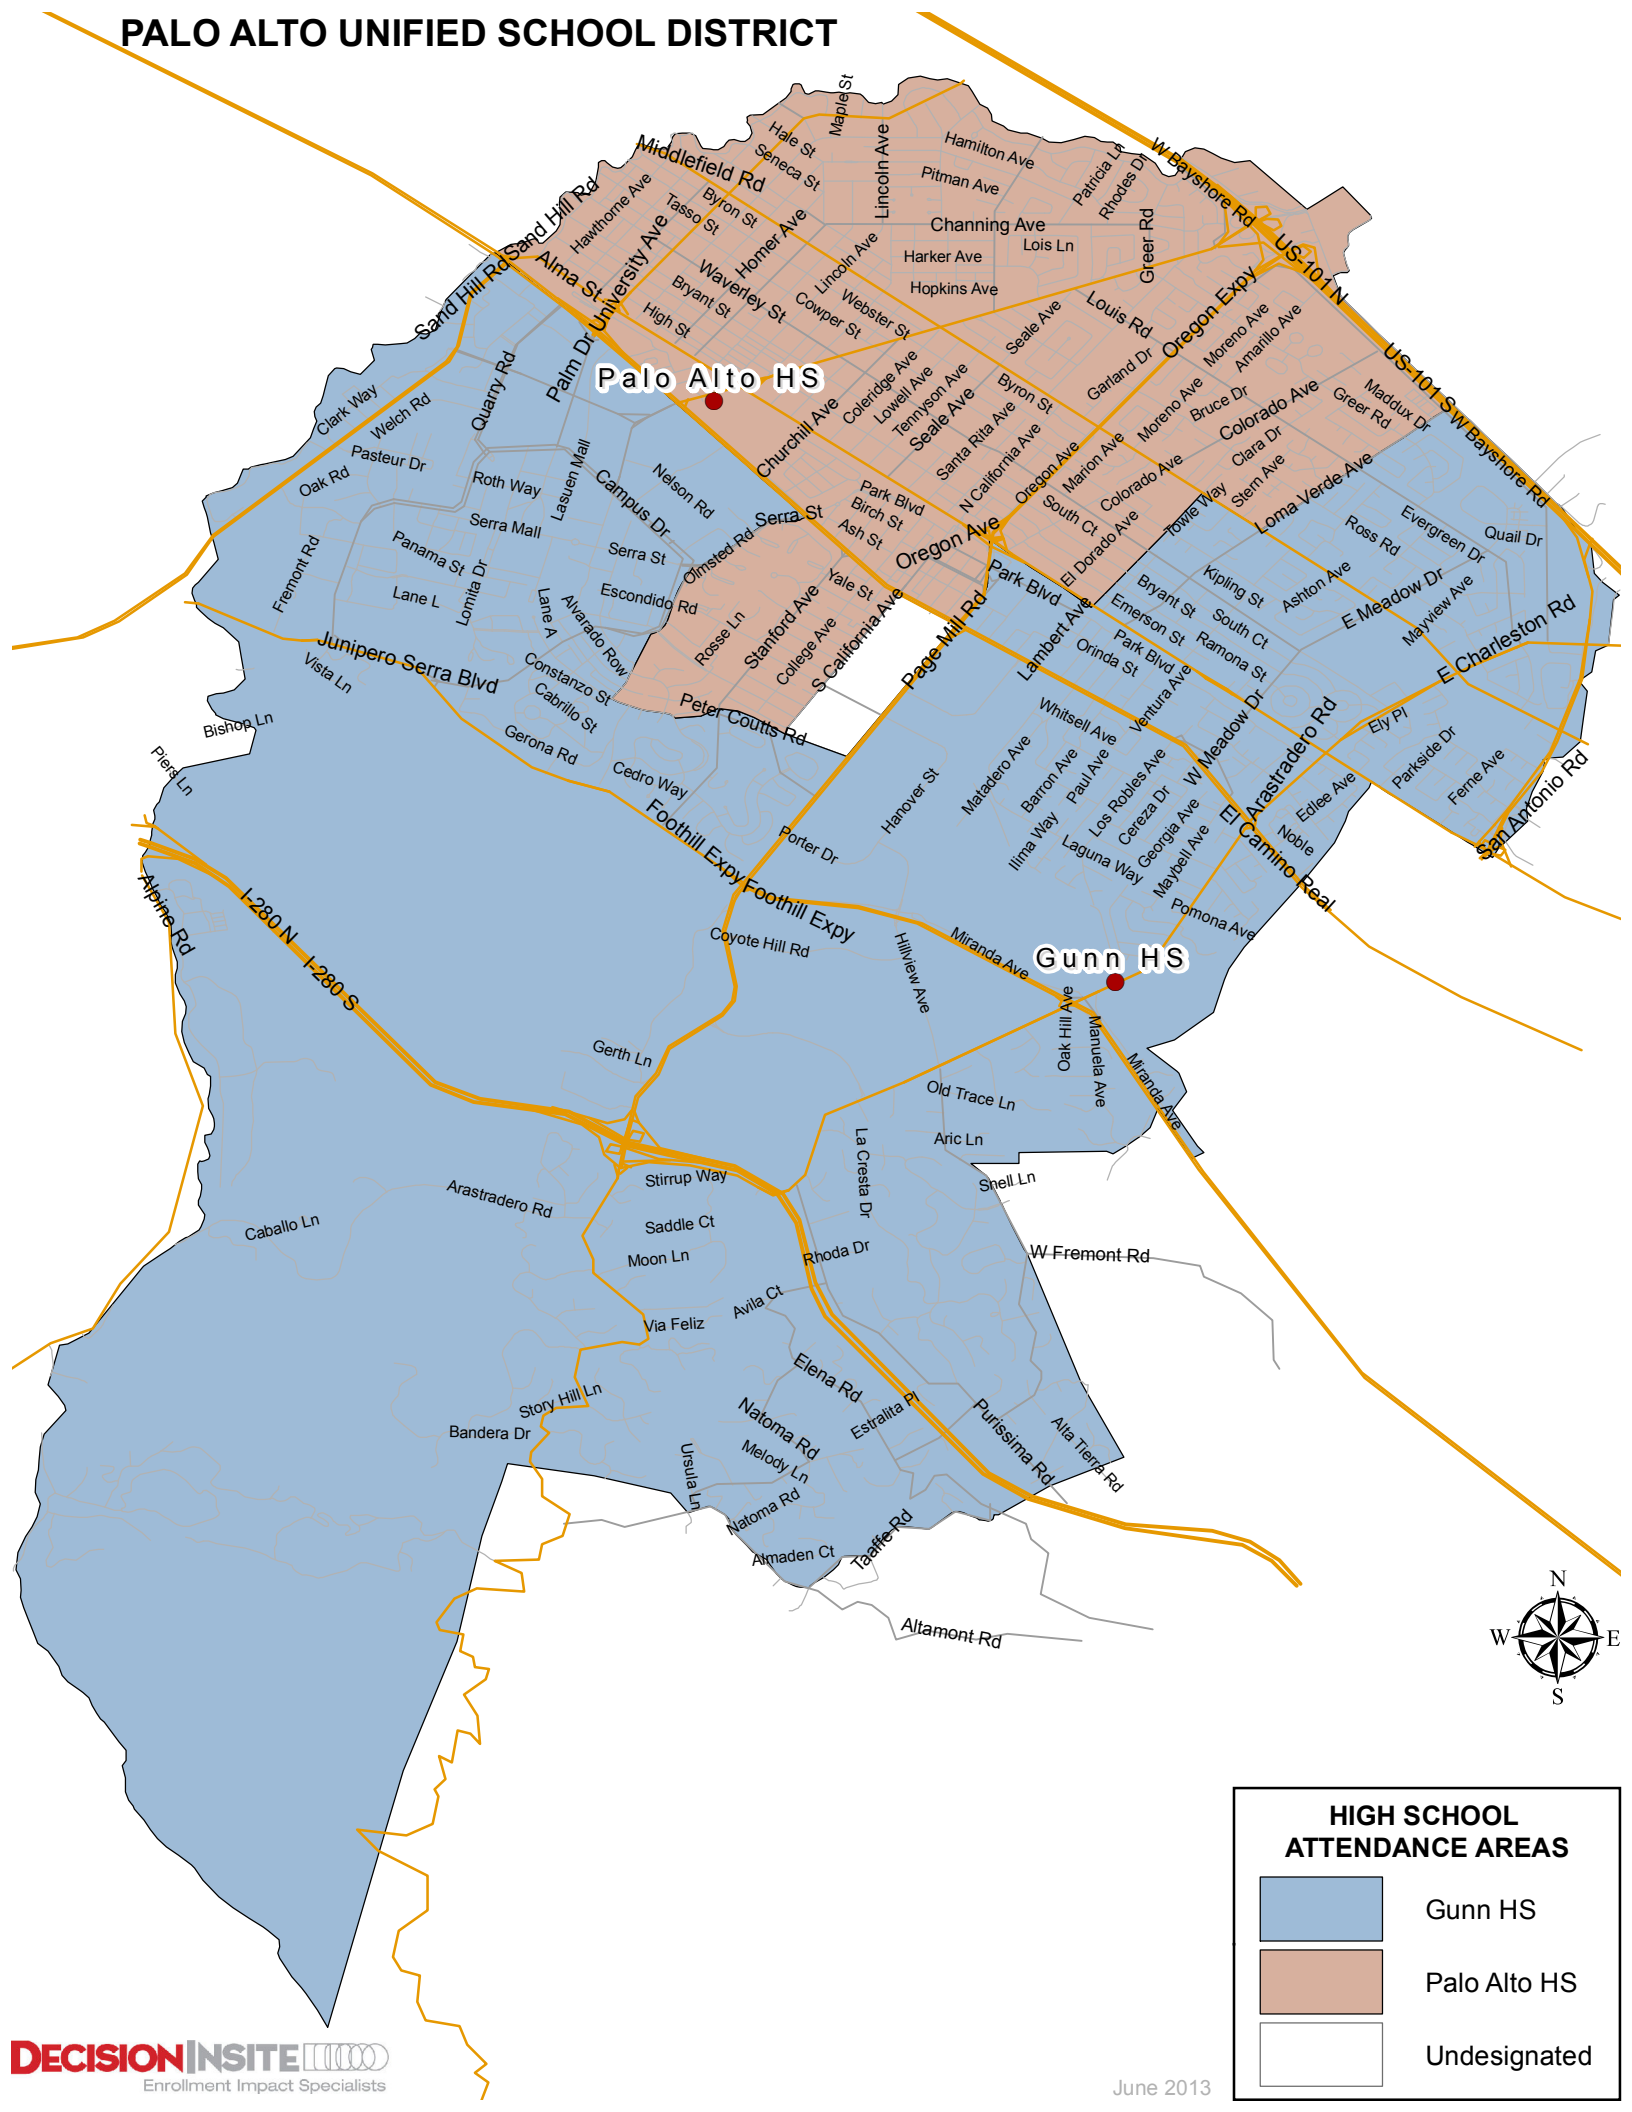

PALO ALTO UNIFIED SCHOOL DISTRICT

ELEMENTARY ATTENDANCE AREAS

	Addison ES		Escondido ES
	Barron Park ES		Fairmeadow ES
	Briones ES		Hays ES
	Duveneck ES		Nixon ES
	El Carmelo ES		Palo Verde ES

PALO ALTO UNIFIED SCHOOL DISTRICT

MIDDLE SCHOOL ATTENDANCE AREAS	
	Jordan MS
	JLS MS
	Terman MS
	Undesignated

PALO ALTO UNIFIED SCHOOL DISTRICT

Palo Alto HS

Gunn HS

HIGH SCHOOL ATTENDANCE AREAS

	Gunn HS
	Palo Alto HS
	Undesignated