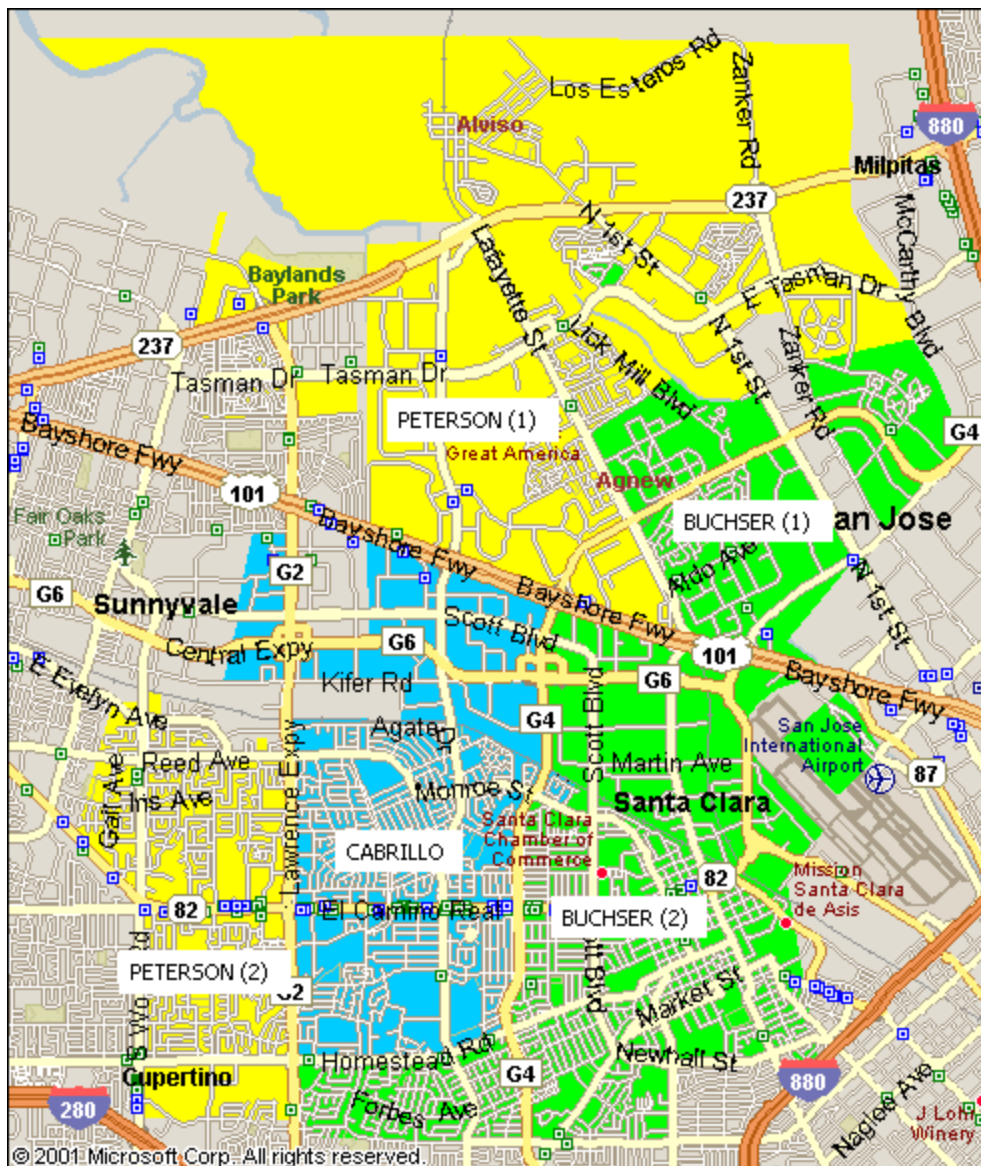

SCHOOL BOUNDARIES

[Elementary Schools](#)

[Middle Schools](#)

[High Schools](#)

This Web Page contains low resolution maps of the school boundaries for the elementary schools, middle school, and high schools in the Santa Clara Unified School District. Clicking on the appropriate link (see above) will take you to the corresponding map. The maps are gif images. Below each general map is a list of individual schools. Click on the individual school to get a larger map or maps showing each individual school's boundaries.

A thank you to Parent Volunteer, Richard Downing, for creating all the map images.

Elementary Schools

Individual Elementary Maps

Bowers	Bracher	Braly
Briarwood	Haman	Hughes
Laurelwood	Mayne	Millikin
Montague	Pomeroy	Ponderosa

Scott Lane	Sutter	Washington Open
Westwood		

[Return to top of the page](#)

Middle Schools

Individual Middle School Maps

Buchser 1	Buchser 2
Cabrillo	
Peterson 1	Peterson2

[Return to top of the page](#)

High Schools

Individual High School Maps

Santa Clara 1	Santa Clara2
Wilcox 1	Wilcox 2

[Return to top of the page.](#)
