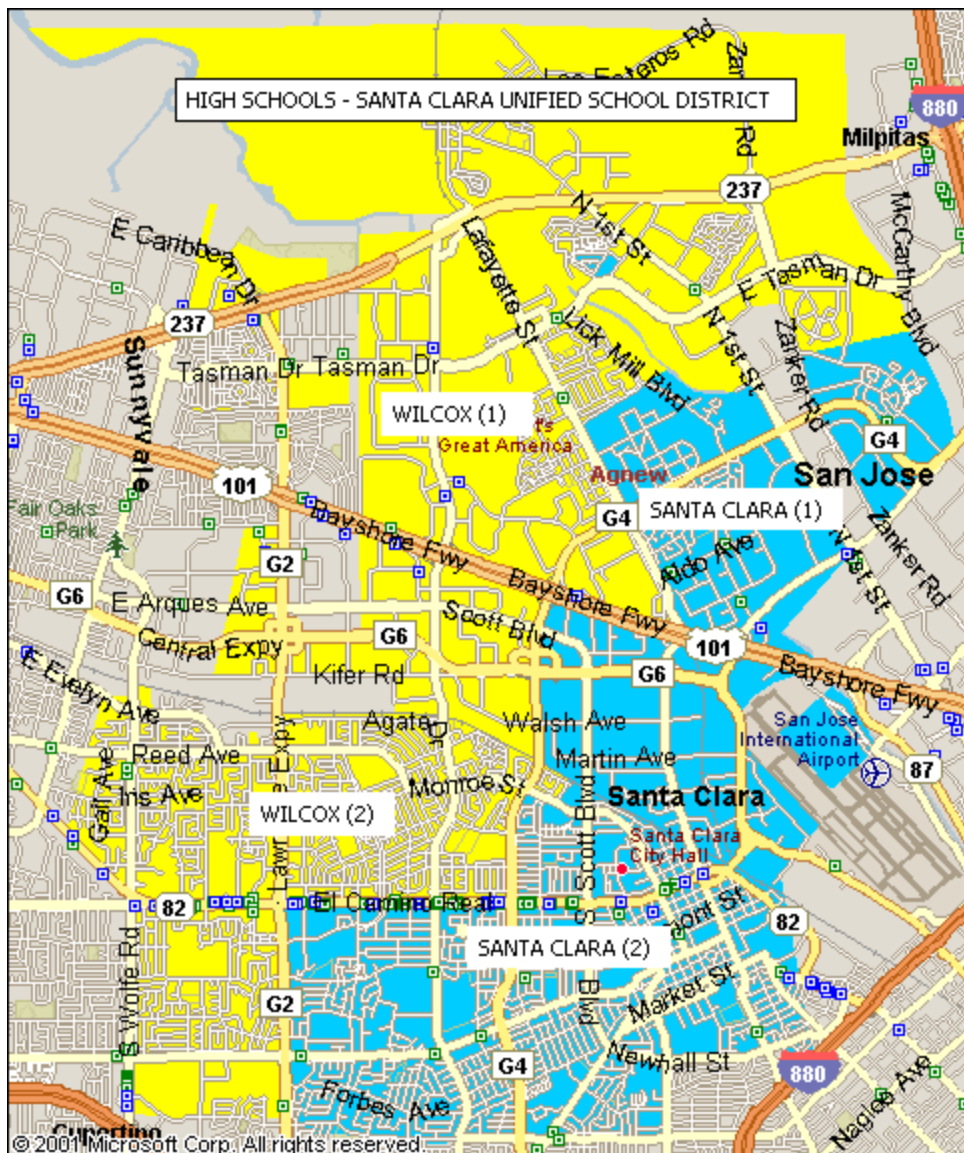

SCHOOL BOUNDARIES

[Elementary Schools](#)

[Middle Schools](#)

[High Schools](#)

This Web Page contains low resolution maps of the school boundaries for the elementary schools, middle school, and high schools in the Santa Clara Unified School District. Clicking on the appropriate link (see above) will take you to the corresponding map. The maps are gif images. Below each general map is a list of individual schools. Click on the individual school to get a larger map or maps showing each individual school's boundaries.

A thank you to Parent Volunteer, Richard Downing, for creating all the map images.

Elementary Schools

Individual Elementary Maps

Bowers	Bracher	Braly
Briarwood	Haman	Hughes
Laurelwood	Mayne	Millikin
Montague	Pomeroy	Ponderosa

Scott Lane	Sutter	Washington Open
Westwood		

[Return to top of the page](#)

Middle Schools

Individual Middle School Maps

Buchser 1	Buchser 2
Cabrillo	
Peterson 1	Peterson2

[Return to top of the page](#)

High Schools

Individual High School Maps

Santa Clara 1	Santa Clara2
Wilcox 1	Wilcox 2

[Return to top of the page.](#)
