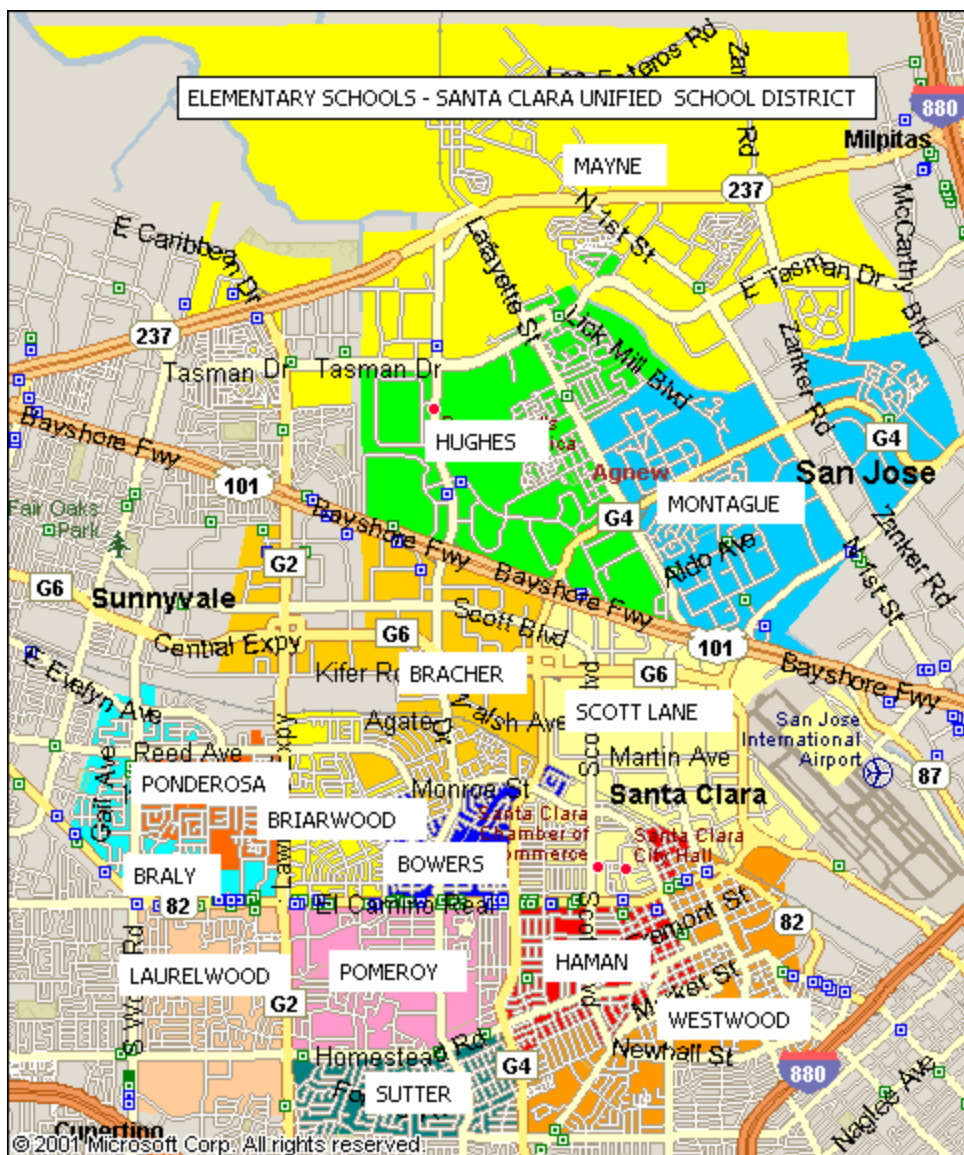

SCHOOL BOUNDARIES

[Elementary Schools](#)

[Middle Schools](#)

[High Schools](#)

This Web Page contains low resolution maps of the school boundaries for the elementary schools, middle school, and high schools in the Santa Clara Unified School District. Clicking on the appropriate link (see above) will take you to the corresponding map. The maps are gif images. Below each general map is a list of individual schools. Click on the individual school to get a larger map or maps showing each individual school's boundaries.

A thank you to Parent Volunteer, Richard Downing, for creating all the map images.

Elementary Schools

Individual Elementary Maps

Bowers	Bracher	Braly
Briarwood	Haman	Hughes
Laurelwood	Mayne	Millikin
Montague	Pomeroy	Ponderosa

Scott Lane	Sutter	Washington Open
Westwood		

[Return to top of the page](#)

Middle Schools

Individual Middle School Maps

Buchser 1	Buchser 2
Cabrillo	
Peterson 1	Peterson2

[Return to top of the page](#)

High Schools

Individual High School Maps

Santa Clara 1	Santa Clara2
Wilcox 1	Wilcox 2

[Return to top of the page.](#)
