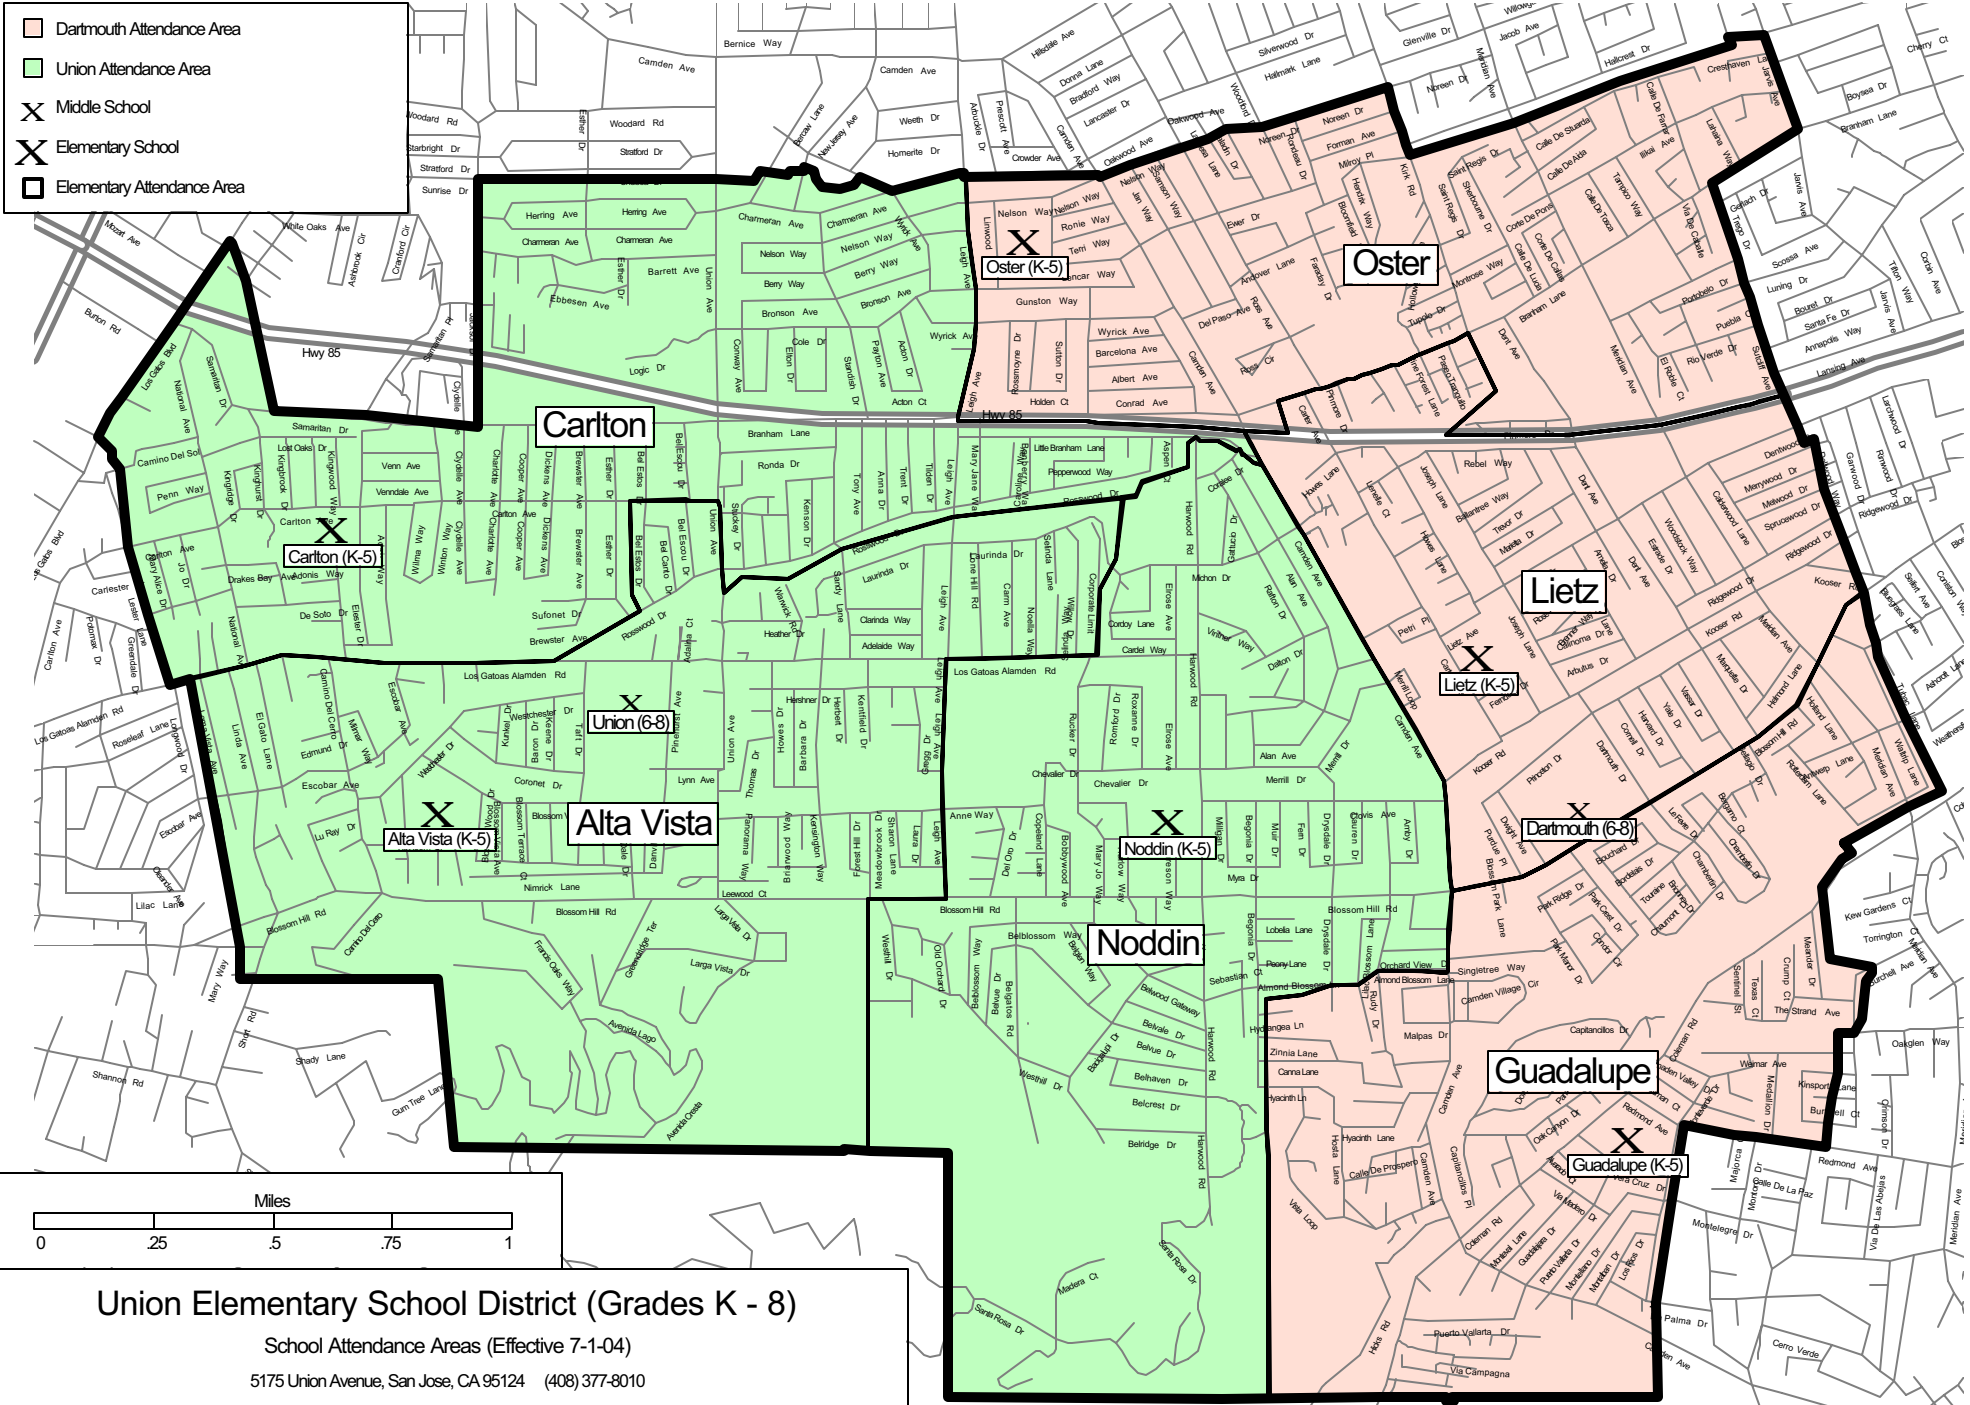

- Dartmouth Attendance Area
- Union Attendance Area
- Middle School
- Elementary School
- Elementary Attendance Area

**Union Elementary School District (Grades K - 8)**  
 School Attendance Areas (Effective 7-1-04)  
 5175 Union Avenue, San Jose, CA 95124 (408) 377-8010